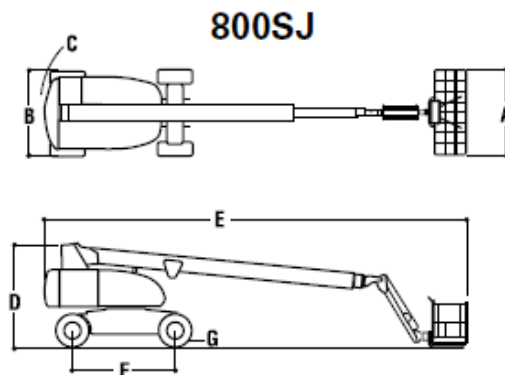

JLG 860SJ

ATS EQUIPMENT INC.
www.atsequipment.com

80' TELESCOPIC BOOM LIFT WITH 6' ARTICULATING JIB

Reach

Platform Height	86 ft
Horizontal Outreach	75 ft
Swing (Restricted)	360° continuous
Platform Capacity (Restricted)	750 lb
Platform Capacity (Unrestricted)	500 lb
Platform Rotator	180 ° Hydraulic
Jib Range of Articulation	130 °

Dimensions

A) Platform Size	36 x 96 in.
B) Overall Width	8 ft 2 in.
C) Tailswing (working condition)	4 ft 8 in.
D) Stowed Height	10 ft
E) Stowed Length	40 ft
F) Wheelbase	10 ft
G) Ground Clearance	12 in
Weight	36,400 lb
Max Ground Bearing Pressure	81 psi

Chassis

Drive Speed 2WD	3.5 mph
Drive Speed 4WD	3.5 mph
Gradeability 2WD	30 %
Gradeability 4WD	45 %
Tires pneumatic	15.625
Turning Radius Inside	12 ft
Turning Radius Outside	22 ft 6 in.

Power Source

Diesel Engine Deutz D2011104	64 hp
Fuel Tank Capacity	31 gal
Hydraulic Reservoir	48 gal
Auxiliary Power	12V DC

ATS EQUIPMENT INC. Construction Equipment & Supplies Rentals • Sales • Service

BOSTON, MA
(617) 825-3600

AUBURN, MA
(508) 832-8500

REHOBOTH, MA
(508) 379-6200

CANDIA, NH
(603) 483-2100