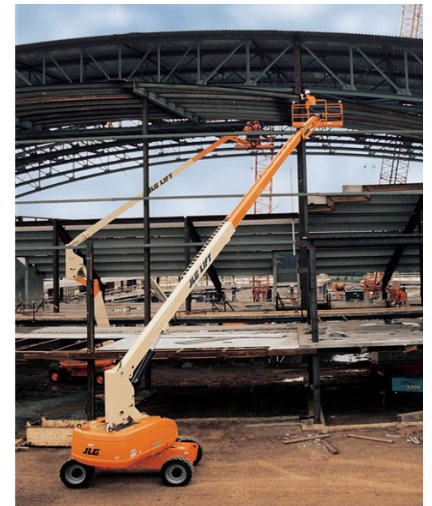

AVAILABLE FOR RENT AT

ATS
EQUIPMENT INC.

www.atsequipment.com

JLG® 860SJ

80' TELESCOPIC BOOM LIFT WITH 6' ARTICULATING JIB

**NOW
AVAILABLE**

OPTIMUM PERFORMANCE, INCREASED PRODUCTIVITY

- Go from ground to 80 ft (24.38 m) in less than 67 seconds
- Revolutionary Workstation in the Sky® accessory packages enhance the work environment and increase productivity

80' TELESCOPIC BOOM LIFT WITH 6' ARTICULATING JIB

Reach

Platform Height	86 ft
Horizontal Outreach	75 ft
Swing (Restricted)	360° continuous
Platform Capacity (Restricted)	750 lb
Platform Capacity (Unrestricted)	500 lb
Platform Rotator	180 ° Hydraulic
Jib Range of Articulation	130 °

Dimensions

A) Platform Size	36 x 96 in.
B) Overall Width	8 ft 2 in.
C) Tailswing (working condition)	4 ft 8 in.
D) Stowed Height	10 ft
E) Stowed Length	40 ft
F) Wheelbase	10 ft
G) Ground Clearance	12 in
Weight	36,400 lb
Max Ground Bearing Pressure	81 psi