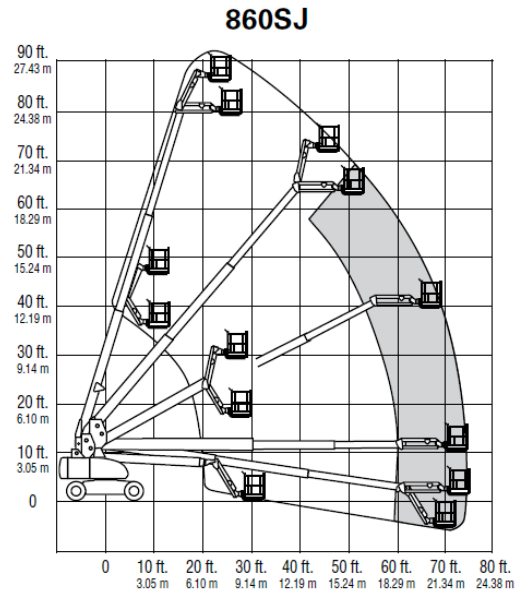

80' TELESCOPIC BOOM LIFT WITH 6' ARTICULATING JIB

Reach

Platform Height	86 ft
Horizontal Outreach	75 ft
Swing (Restricted)	360° continuous
Platform Capacity (Restricted)	750 lb
Platform Capacity (Unrestricted)	500 lb
Platform Rotator	180 ° Hydraulic
Jib Range of Articulation	130 °

Dimensions

A) Platform Size	36 x 96 in.
B) Overall Width	8 ft 2 in.
C) Tailswing (working condition)	4 ft 8 in.
D) Stowed Height	10 ft
E) Stowed Length	40 ft
F) Wheelbase	10 ft
G) Ground Clearance	12 in
Weight	36,400 lb
Max Ground Bearing Pressure	81 psi

Chassis

Drive Speed 2WD	3.5 mph
Drive Speed 4WD	3.5 mph
Gradeability 2WD	30 %
Gradeability 4WD	45 %
Tires pneumatic	15.625
Turning Radius Inside	12 ft
Turning Radius Outside	22 ft 6 in.

Power Source

Diesel Engine Deutz D2011104	64 hp
Fuel Tank Capacity	31 gal
Hydraulic Reservoir	48 gal
Auxiliary Power	12V DC