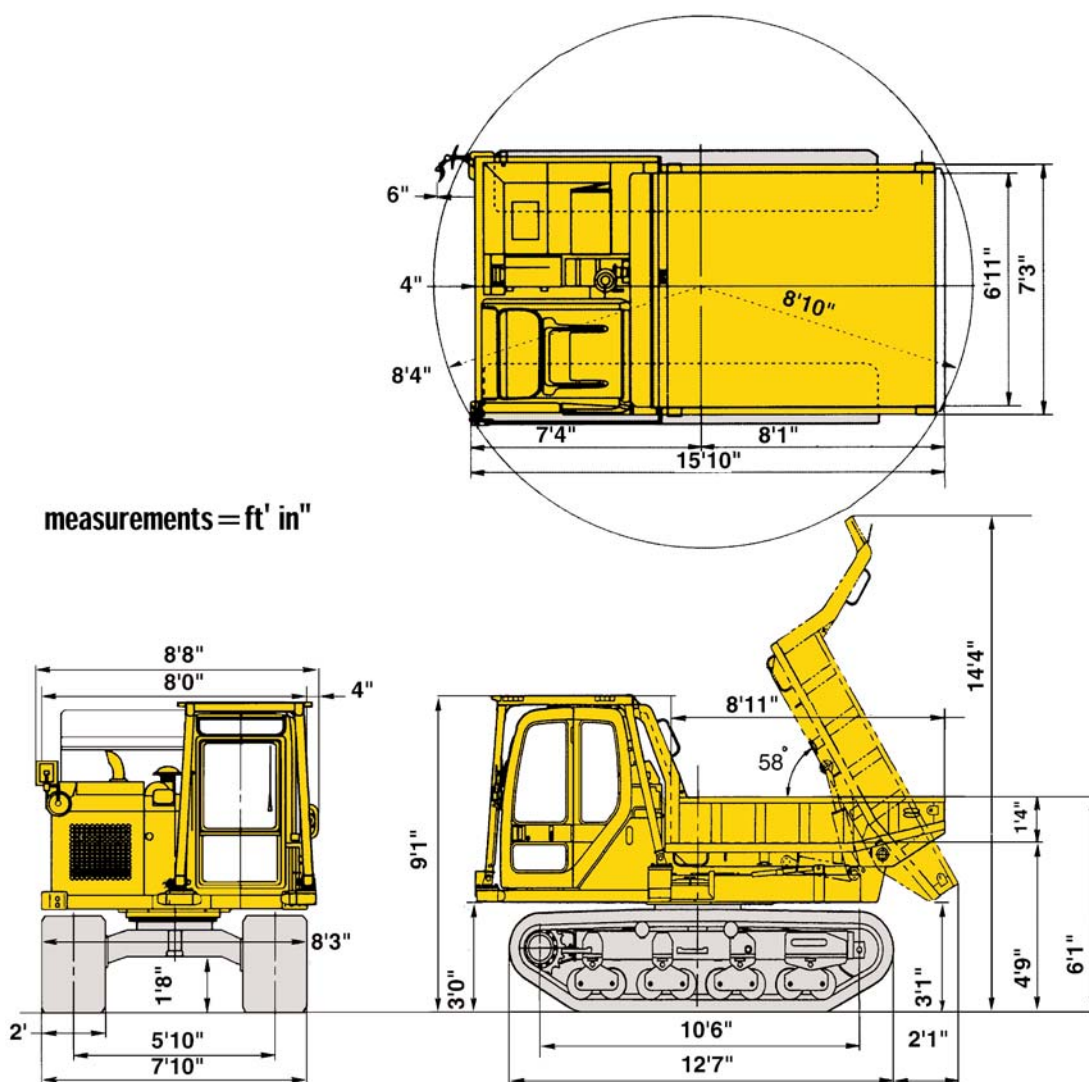

KOMATSU UTILITY CD60R-1A

ATS EQUIPMENT INC.
www.atsequipment.com

Crawler Carrier

OPERATING PERFORMANCE

Max. Payload 13,230 lb

OPERATING WEIGHT

Net Weight-Unloaded 18,740 lb

Gross Weight-Loaded 32,150 lb

SERVICE REFILL CAPACITIES

Fuel Tank 34.3 US gal.

Coolant System 5.3 US gal.

Engine Oil 5.0 US gal.

Hydraulic System 11.9 US gal.

ATS EQUIPMENT INC. Construction Equipment & Supplies Rentals • Sales • Service

BOSTON, MA
(617) 825-3600

AUBURN, MA
(508) 832-8500

REHOBOTH, MA
(508) 379-6200

CANDIA, NH
(603) 483-2100