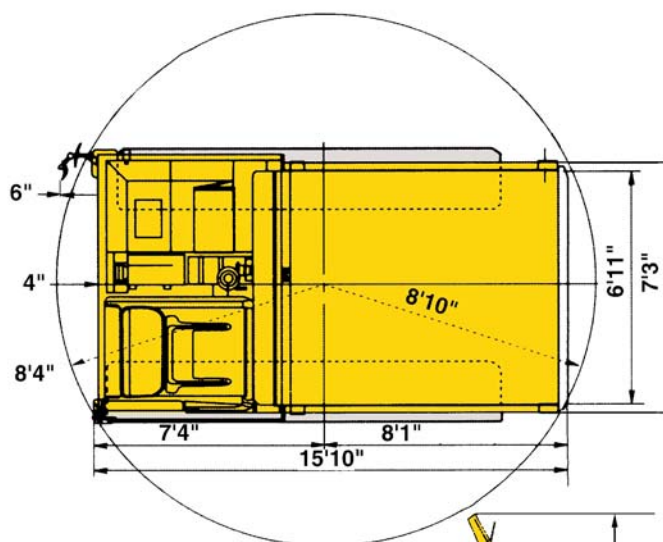

KOMATSU UTILITY CD60R-1A

ATS EQUIPMENT INC.
www.atsequipment.com

Crawler Carrier

OPERATING PERFORMANCE

Max. Payload 13,230 lb 6000kg

OPERATING WEIGHT

Net Weight-Unloaded 18,740 lb 8500kg
Gross Weight-Loaded 32,150 lb 14,580kg

SERVICE REFILL CAPACITIES

Fuel Tank 34.3 US gal. 130 ltr.
Coolant System 5.3 US gal. 20 ltr.
Engine Oil 5.0 US gal. 19 ltr.
Hydraulic System 11.9 US gal. 45 ltr.l