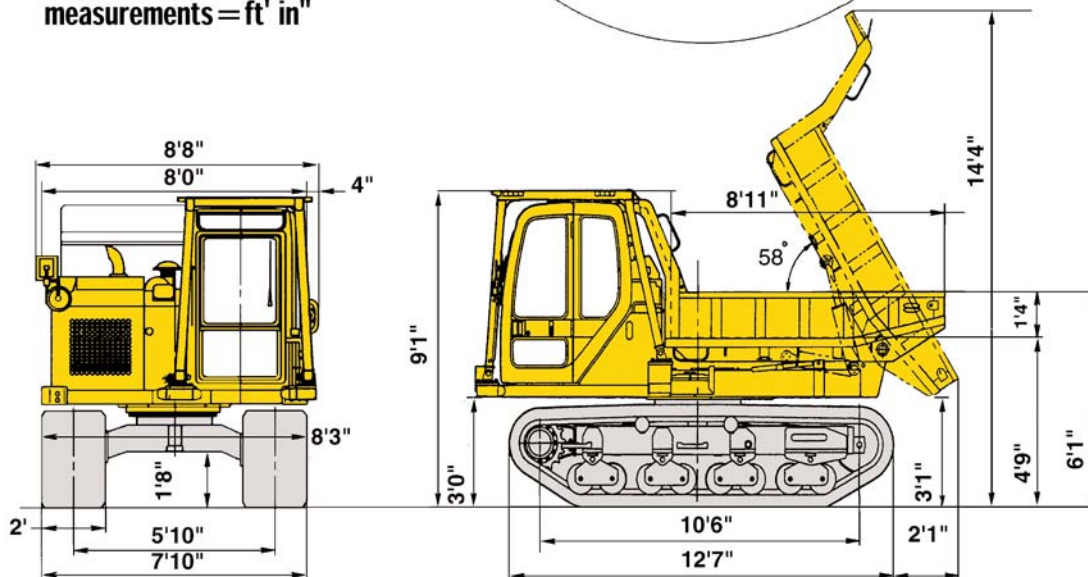

measurements = ft' in"