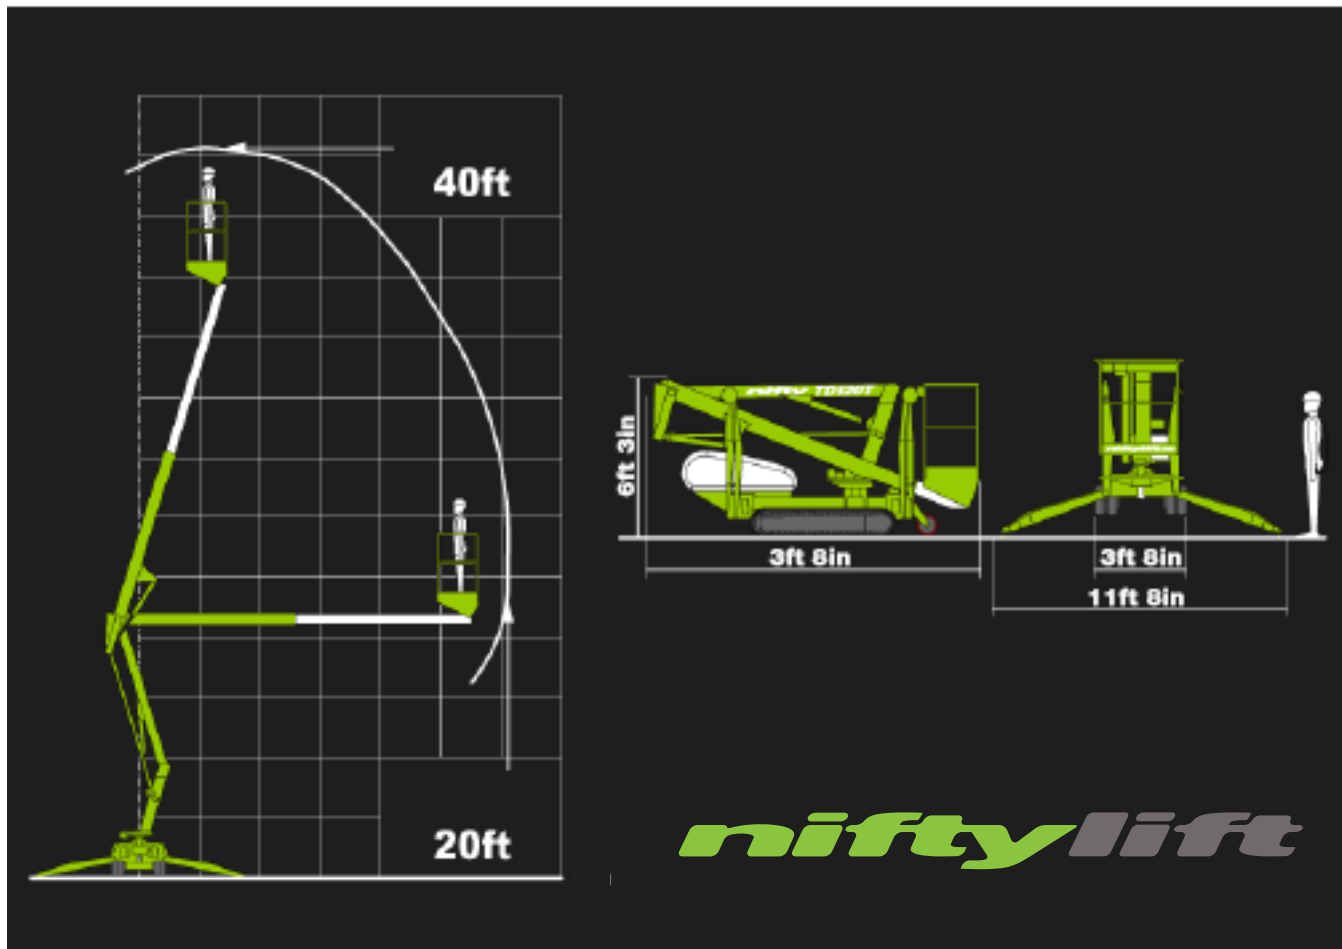

AVAILABLE FOR RENT OR SALE

nifty lift TD34T

www.atsequipment.com

TRACK DRIVE ACCESS PLATFORM

Min Weight 4100lbs

Safe Working Load 500lbs

Working Outreach 20ft

Machine Height 6ft 3in

Machine Width 3ft 7in

Working Width 11ft 8in

Gradeability 60% (31°)

Cage Size 3ft 7in x 2ft 2in

Power Options Diesel -
Kubota 722 - 18hp

ATS EQUIPMENT INC. Construction Equipment & Supplies Rentals • Sales • Service

BOSTON, MA
(617) 825-3600

AUBURN, MA
(508) 832-8500

CANDIA, NH
(603) 483-2100

E. PROVIDENCE, RI
(401) 434-7700

NIFTY LIFT TD34T

ATS EQUIPMENT INC.
www.atsequipment.com

TRACK DRIVE ACCESS PLATFORM

The TD34T access platform offers an impressive working envelope from a compact base with outstanding traction. The TD34TN access platform delivers 60% gradeability with excellent traction on steep or rough terrain. Weight-saving design means that site to site transportation is more economical and the TD34T access platform is also more efficient, allowing it to work for longer while using less fuel. Also available are rubber-free urethane tracks, the TD34T access platform is ideal for internal or clean applications, increasing the number of locations that the TD34T access platform can work, greatly improving its utilization.